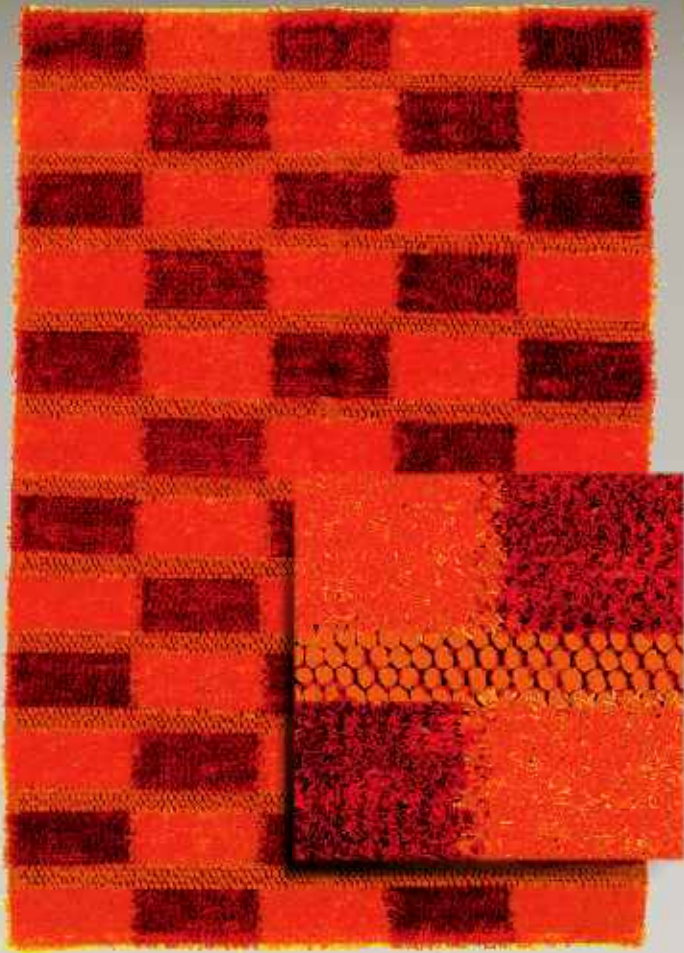

LOOPLY

lana e poliestere/ wool and polyester
2000 gr/mq- grams/sq.mt.

Des.	Var.	160 X 230	
LOOPLY	ORANGE NATURAL BLACK GREY BROWN	● ● ● ● ●	

LOOPLY

Orange

Natural

Black

Grey

LOOPLY

Brown