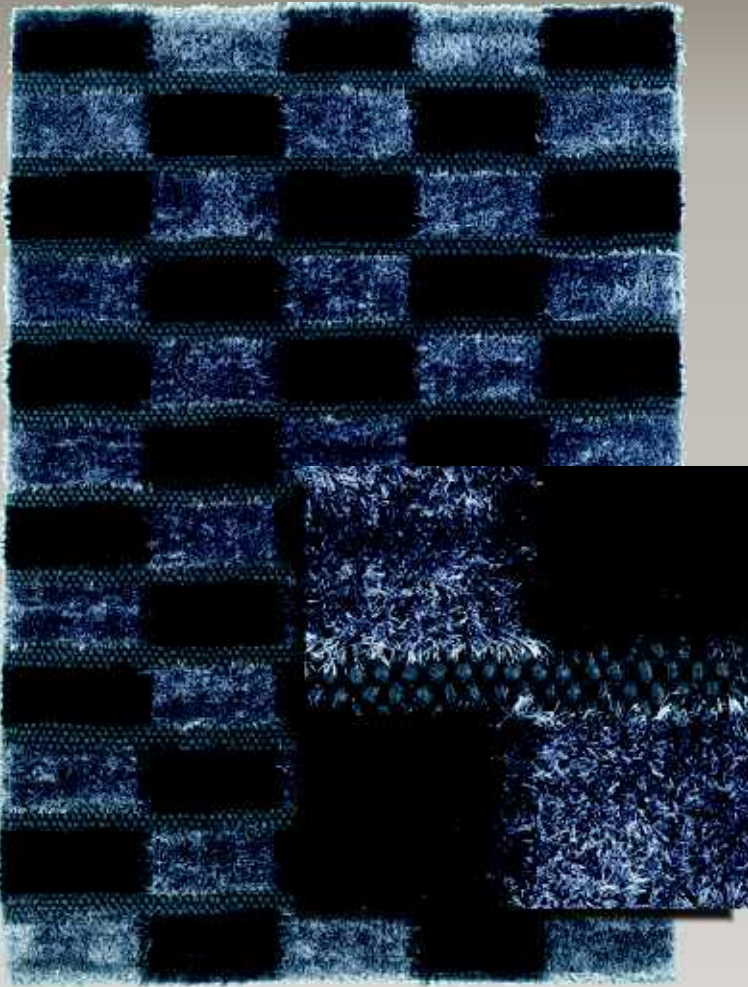

LOOPLY

lana e poliestere/ wool and polyester
2000 gr/mq- grams/sq.mt.

Des.	Var.	160 X 230	
LOOPLY	ORANGE NATURAL BLACK GREY BROWN	● ● ● ● ●	

LOOPLY

Orange

Natural

Black

Grey

LOOPLY

Brown