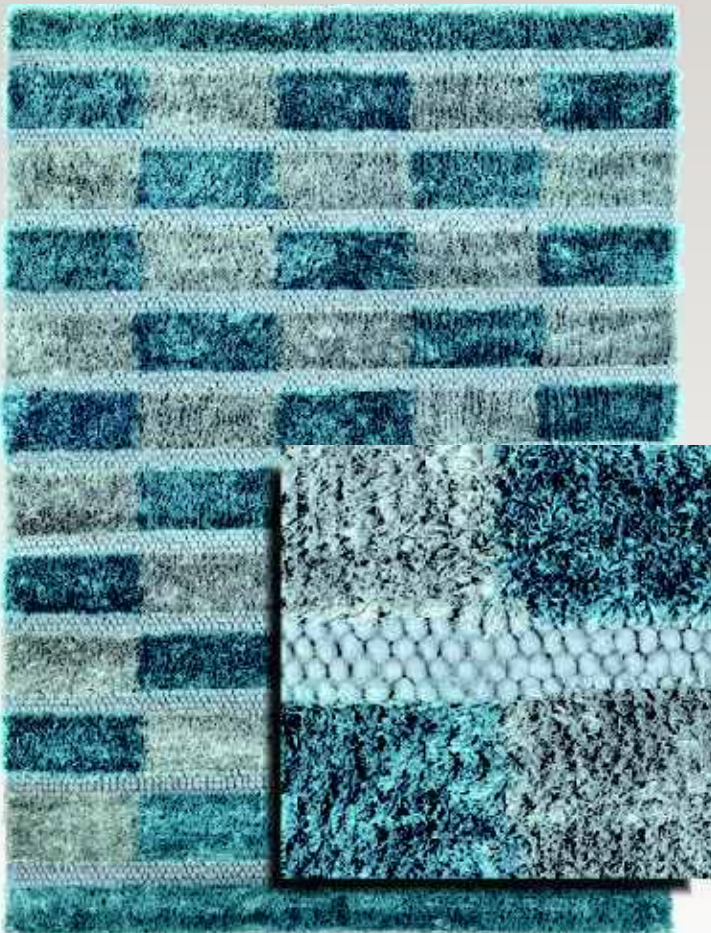

LOOPLY

lana e poliestere/ wool and polyester
2000 gr/mq- grams/sq.mt.

Des.	Var.	160 X 230	
LOOPLY	ORANGE NATURAL BLACK GREY BROWN	● ● ● ● ●	

LOOPLY

Orange

Natural

Black

Grey

LOOPLY

Brown